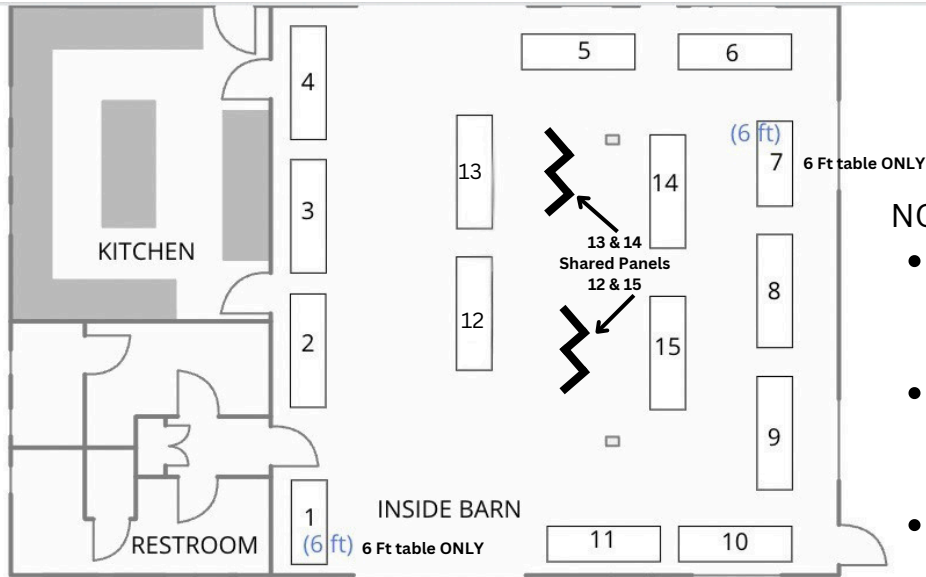

BOOTH LAYOUT  
WHIDBEY WOMEN & ART 2025

NOTES:

- 6' table required in spaces 1 and 7
- All other tables shown as suggestion.
- Rectangular tables recommended inside.